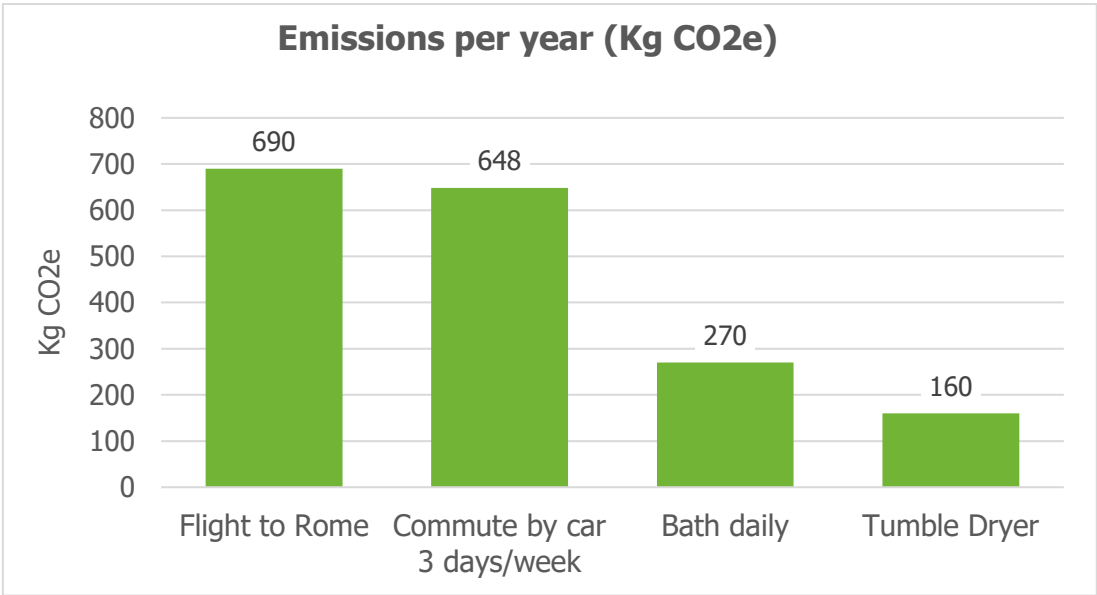

Reduce Quiz results February 2024

The Reduce Quiz aims to test your knowledge about carbon emissions, including the biggest sources of emissions and the most impactful ways of reducing them.

The answers to the first round of the quiz are as follows:

Q1 Which of these countries has the highest per capita emissions?

Answer: Australia

Source: Our World in Data

Q2 Which of these generates the most CO2?

Answer: flight to Rome

Q3 Which of these actions has the greatest impact on reducing CO2 emissions?