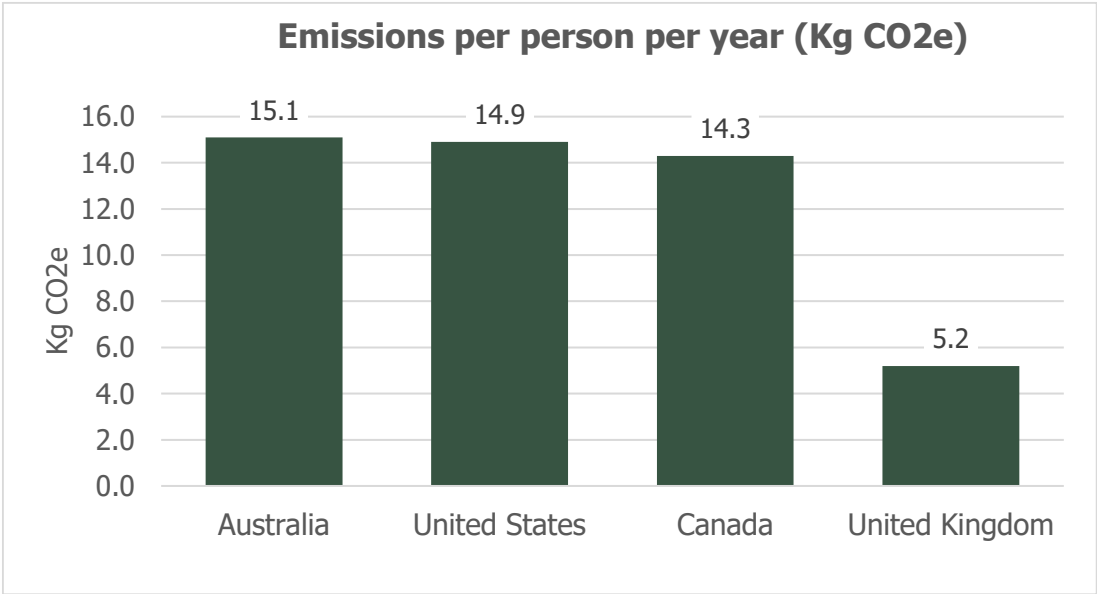

Reduce Quiz results February 2024

The Reduce Quiz aims to test your knowledge about carbon emissions, including the biggest sources of emissions and the most impactful ways of reducing them.

The answers to the first round of the quiz are as follows:

Q1 Which of these countries has the highest per capita emissions?

Answer: Australia

Source: Our World in Data

Q2 Which of these generates the most CO2?

Answer: flight to Rome

Q3 Which of these actions has the greatest impact on reducing CO2 emissions?